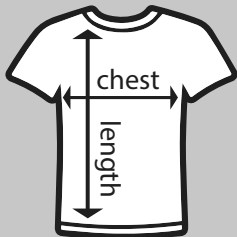

Sweatpants

Size: Youth _____

TOTAL:

GRAND TOTAL: Tax Included

METHOD OF PAYMENT

Cash (enclosed in full) Check (Payable to School)

For more detail Sizing visit schooltee.com/garment-sizing

SIZING CHART

When measuring **Chest Width**, measure the horizontal length under the armpits. *It's best to lay a shirt flat to do this.* **Length** is measured from shoulder to the bottom on the shirt.

*Add \$2 for 2XL and 3XL sizes

SIZE	Unisex Tee	Pullover Hoodie	Pants
Youth XS	Chest 16" - Length 20" (6-8)		
Youth S	Chest 17" - Length 22" (10-12)	Chest 17" - Length 22" (10-12)	Size 6-8
Youth M	Chest 18" - Length 24" (14-16)	Chest 18" - Length 23" (14-16)	Size 8-10
Youth L	Chest 19" - Length 25" (18-20)	Chest 19" - Length 24" (18-20)	Size 12-14
Youth XL	Chest 20" - Length 26" (22-24)	Chest 20" - Length 25" (22-24)	Size 16-18
Adult S	Chest 19" - Length 28"	Chest 20" - Length 26"	
Adult M	Chest 20" - Length 29"	Chest 22" - Length 27"	
Adult L	Chest 22" - Length 30"	Chest 24" - Length 28"	
Adult XL	Chest 24" - Length 31"	Chest 26" - Length 29"	
Adult 2XL*	Chest 26" - Length 32"	Chest 28" - Length 30"	
Adult 3XL*	Chest 28" - Length 33"	Chest 30" - Length 31"	